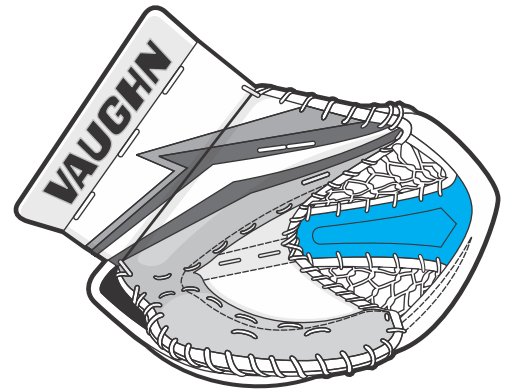

- PALM LACING 21 _____
- PERIMETER LACING 22 _____
- POCKET LACING 23 _____
- ALL BINDING 24 _____
- STITCHING ON FACE A _____
- STITCHING ON FACE B _____

STOCK LOGOS PRO LOGOS

V9 "9" COLOR

VAUGHN TRANSFER ON FACE

VAUGHN EMBROIDERY ON BACK PAD

FILL: _____ OUTLINE: _____

CUSTOM NAME EMBROIDERY: _____ THREAD COLOR: _____

T SPINE OPTIONS

STOCK DOUBLE T

SLR SINGLE T *

7000 STYLE SINGLE T *

* THIS MODIFICATION WILL ADD SOME WEIGHT

T TOP OPTIONS

STIFFEN T TOP THUMB SIDE *

STIFFEN T TOP FINGER SIDE *

PALM OPTIONS

STOCK GAME READY

BEEFED UP PRO PALM *

PRACTICE PALM *

* THIS MODIFICATION WILL ADD SOME WEIGHT

FINGER STALL OPTIONS

HAND SIZE

STOCK

INTERMEDIATE

EXTRA LARGE

ADDITIONAL SPECS