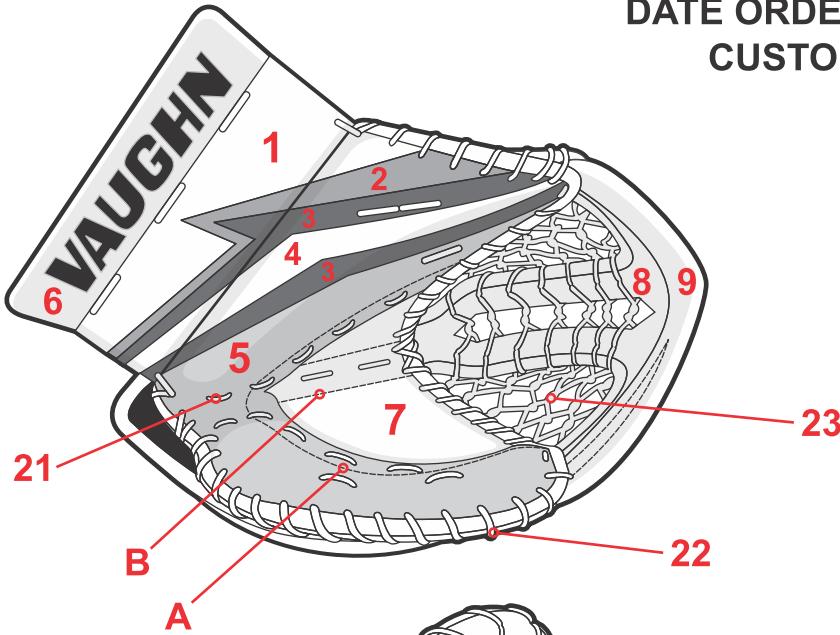

VELOCITY PRO CARBON

2020 TV9 PRO CARBON

NAME: _____

DATE ORDERED: _____

CUSTOMER: _____

P/O#: _____

REGULAR FULL RIGHT

- 1 _____
- 2 _____
- 3 _____
- 4 _____
- 5 _____
- 6 _____
- 7 _____
- 8 _____
- 9 _____
- 10 _____
- 11 _____
- 12 _____
- 13 _____
- 14 _____
- 15 _____
- 16 _____
- 17 _____
- 18 _____
- 19 _____
- 20 _____

- PALM LACING 21 _____
- PERIMETER LACING 22 _____
- POCKET LACING 23 _____
- ALL BINDING 24 _____
- STITCHING ON FACE A _____
- STITCHING ON FACE B _____

STOCK LOGOS PRO LOGOS

V9 "9" COLOR

VAUGHN TRANSFER ON FACE

VAUGHN EMBROIDERY ON BACK PAD

FILL: _____ OUTLINE: _____

CUSTOM NAME EMBROIDERY: _____ THREAD COLOR: _____

T SPINE OPTIONS

STOCK DOUBLE T

SLR SINGLE T *

7000 STYLE SINGLE T *

* THIS MODIFICATION WILL ADD SOME WEIGHT

FINGER STALL OPTIONS

HAND SIZE

STOCK

INTERMEDIATE

EXTRA LARGE

ADDITIONAL SPECS