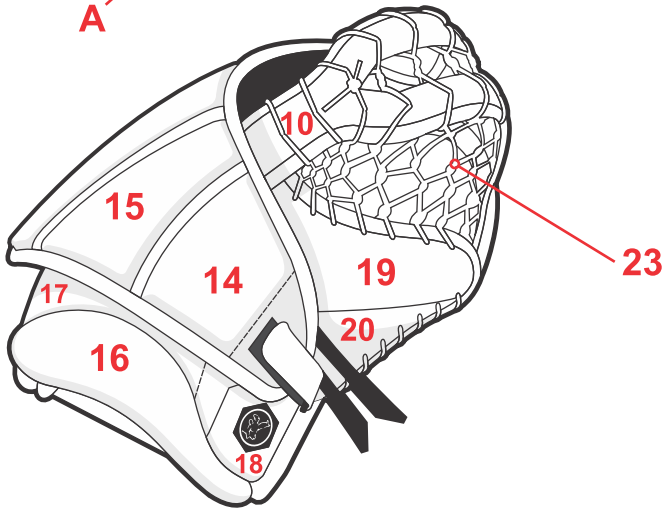

VELOCITY PRO CARBON

2020 TV9 PRO CARBON

NAME: _____

DATE ORDERED: _____

CUSTOMER: _____

P/O#: _____

REGULAR FULL RIGHT

- 1 _____
- 2 _____
- 3 _____
- 4 _____
- 5 _____
- 6 _____
- 7 _____
- 8 _____
- 9 _____
- 10 _____
- 11 _____
- 12 _____
- 13 _____
- 14 _____
- 15 _____
- 16 _____
- 17 _____
- 18 _____
- 19 _____
- 20 _____

- PALM LACING 21 _____
- PERIMETER LACING 22 _____
- POCKET LACING 23 _____
- ALL BINDING 24 _____
- STITCHING ON FACE A _____
- STITCHING ON FACE B _____

STOCK LOGOS PRO LOGOS

V9 "9" COLOR

VAUGHN TRANSFER ON FACE

VAUGHN EMBROIDERY ON BACK PAD

FILL: _____ OUTLINE: _____

CUSTOM NAME EMBROIDERY: _____ THREAD COLOR: _____

T SPINE OPTIONS

STOCK DOUBLE T

SLR SINGLE T *

7000 STYLE SINGLE T *

* THIS MODIFICATION WILL ADD SOME WEIGHT