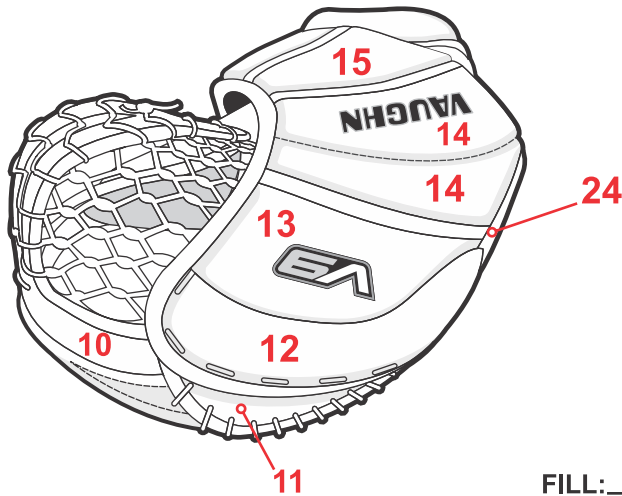

VELOCITY PRO CARBON

2020 TV9 PRO CARBON

NAME: _____

DATE ORDERED: _____

CUSTOMER: _____

P/O#: _____

REGULAR FULL RIGHT

- 1 _____
- 2 _____
- 3 _____
- 4 _____
- 5 _____
- 6 _____
- 7 _____
- 8 _____
- 9 _____
- 10 _____
- 11 _____
- 12 _____
- 13 _____
- 14 _____
- 15 _____
- 16 _____
- 17 _____
- 18 _____
- 19 _____
- 20 _____

- PALM LACING 21 _____
- PERIMETER LACING 22 _____
- POCKET LACING 23 _____
- ALL BINDING 24 _____
- STITCHING ON FACE A _____
- STITCHING ON FACE B _____

STOCK LOGOS PRO LOGOS

V9 "9" COLOR

VAUGHN TRANSFER ON FACE

VAUGHN EMBROIDERY ON BACK PAD

FILL: _____ OUTLINE: _____

CUSTOM NAME EMBROIDERY: _____ THREAD COLOR: _____

T SPINE OPTIONS

STOCK DOUBLE T

SLR SINGLE T *

7000 STYLE SINGLE T *

* THIS MODIFICATION WILL ADD SOME WEIGHT