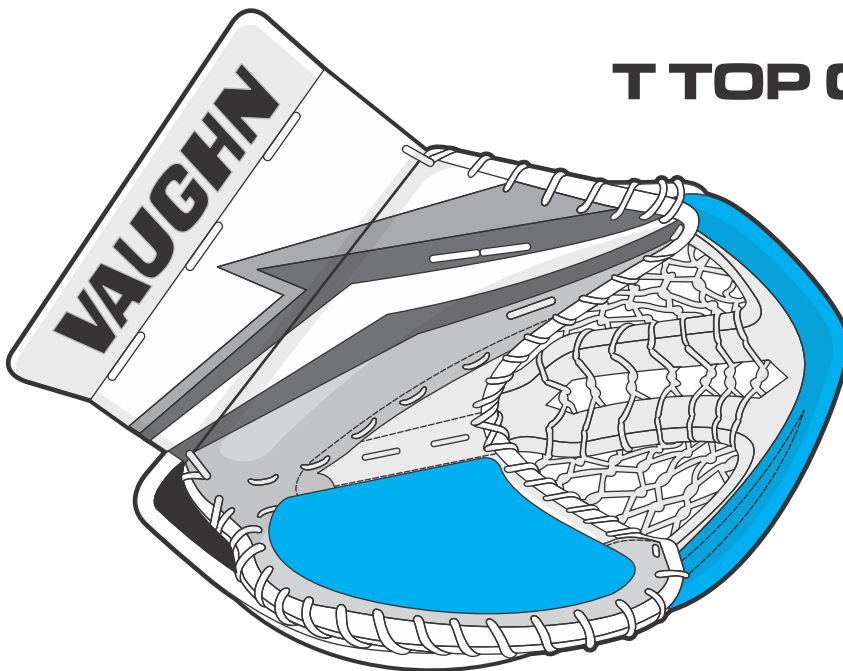

T TOP OPTIONS

☐ STIFFEN T TOP THUMB SIDE *

☐ STIFFEN T TOP FINGER SIDE *

PALM OPTIONS

☐ STOCK GAME READY

☐ BEEFED UP PRO PALM *

☐ PRACTICE PALM *

* THIS MODIFICATION WILL ADD SOME WEIGHT