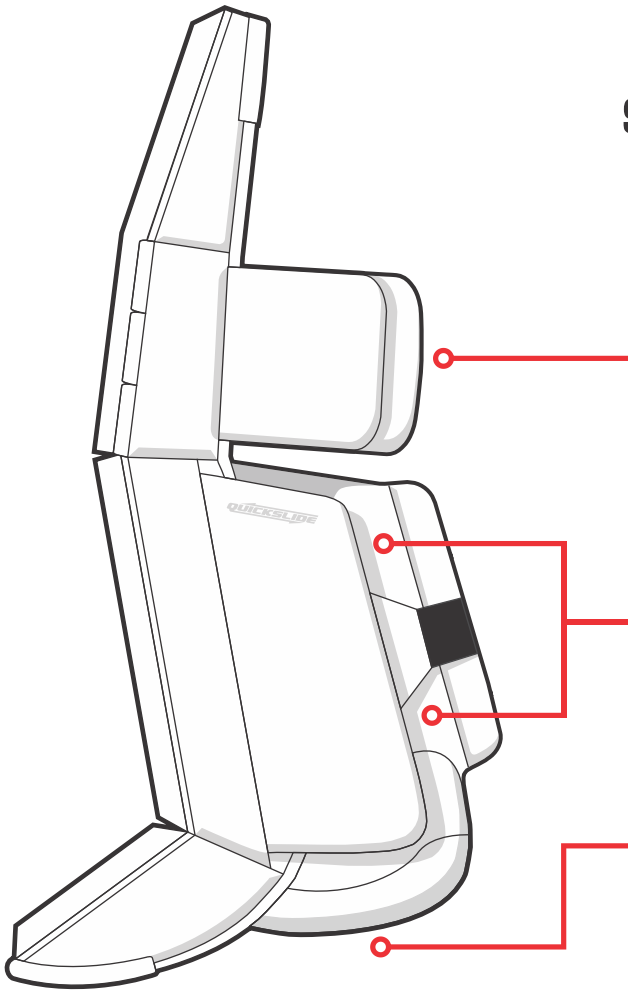

VAUGHN LETTERS 18 \_\_\_\_\_

STOCK LOGOS  PRO LOGOS

**VS** "9" COLOR

**VAUGHN** TRANSFER ON FACE

**VELOCITY** EMBROIDERY (leg channel)

CUSTOM NAME EMBROIDERY: \_\_\_\_\_

THREAD COLOR: \_\_\_\_\_

### STRAPPING OPTIONS