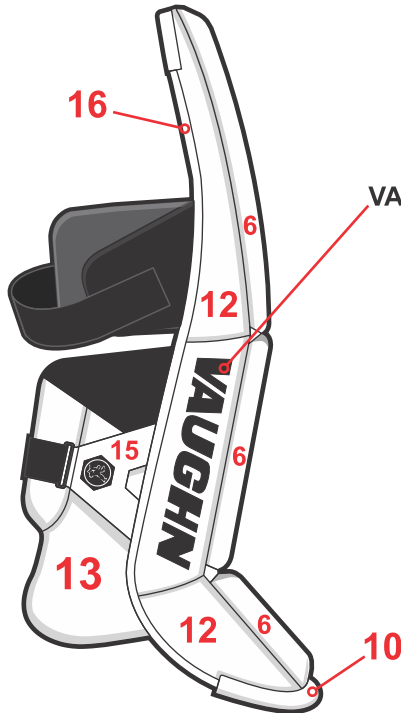

## PRO CARBON

2020 VPG V9 PRO CARBON

NAME: \_\_\_\_\_

DATE ORDERED: \_\_\_\_\_

CUSTOMER: \_\_\_\_\_

SIZE: \_\_\_\_\_

P/O#: \_\_\_\_\_

1 \_\_\_\_\_

2 \_\_\_\_\_

3 \_\_\_\_\_

4 \_\_\_\_\_

5 \_\_\_\_\_

6 \_\_\_\_\_

STITCHING ON FACE A \_\_\_\_\_

STITCHING ON FACE B \_\_\_\_\_

9 \_\_\_\_\_