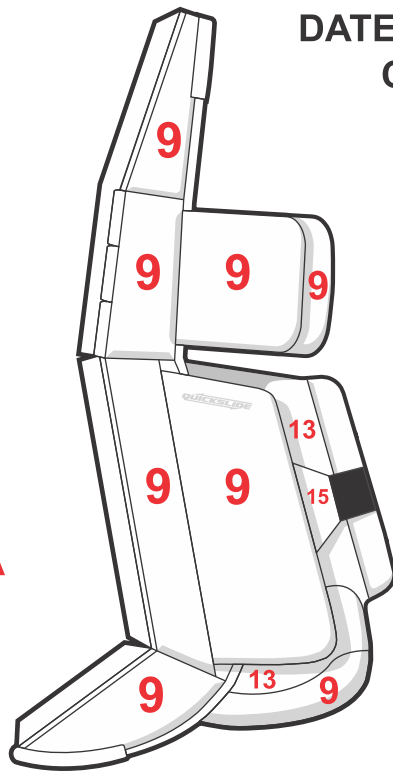

## PRO CARBON

2020 VPG V9 PRO CARBON

NAME: \_\_\_\_\_

DATE ORDERED: \_\_\_\_\_

CUSTOMER: \_\_\_\_\_

SIZE: \_\_\_\_\_

P/O#: \_\_\_\_\_

1 \_\_\_\_\_

2 \_\_\_\_\_

3 \_\_\_\_\_

4 \_\_\_\_\_

5 \_\_\_\_\_

6 \_\_\_\_\_

STITCHING ON FACE A \_\_\_\_\_

STITCHING ON FACE B \_\_\_\_\_

9 \_\_\_\_\_